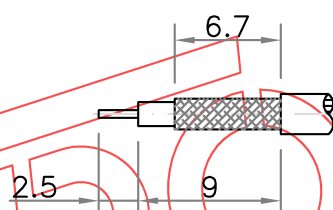

Codice - Code

SMA-15L-TGG

DELTRON
ITALIA SRL

Descrizione - Description

Connettore SMA femmina a vitone per cavo RG 174 - SMA female bulkhead connector for RG174 cable

RECOMMENDED
MOUNTING HOLE

RECOMMENDED
CABLE STRIPPING DIM'S

Materiale - Material

Corpo - Body

Ottone - Brass EN12164-CW614N

Contatto femmina - Female contact

CuBe - CuBe BERYLCO 33-25 H-TD4

Ferula - Ferrule

Ottone - Brass EN12164-CW614N

Altre parti - Other parts