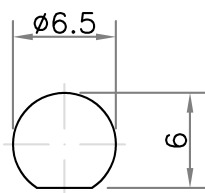

Codice - Code

SMA-15L-TGG

DELTRON
ITALIA SRL

Descrizione - Description

Connettore SMA femmina a vitone per cavo RG 174 - SMA female bulkhead connector for RG174 cable

RECOMMENDED
MOUNTING HOLE

RECOMMENDED
CABLE STRIPPING DIM'S

Materiale - Material

Corpo - Body

Ottone - Brass EN12164-CW614N

Contatto femmina - Female contact

CuBe - CuBe BERYLCO 33-25 H-TD4

Ferula - Ferrule

Ottone - Brass EN12164-CW614N

Altre parti - Other parts