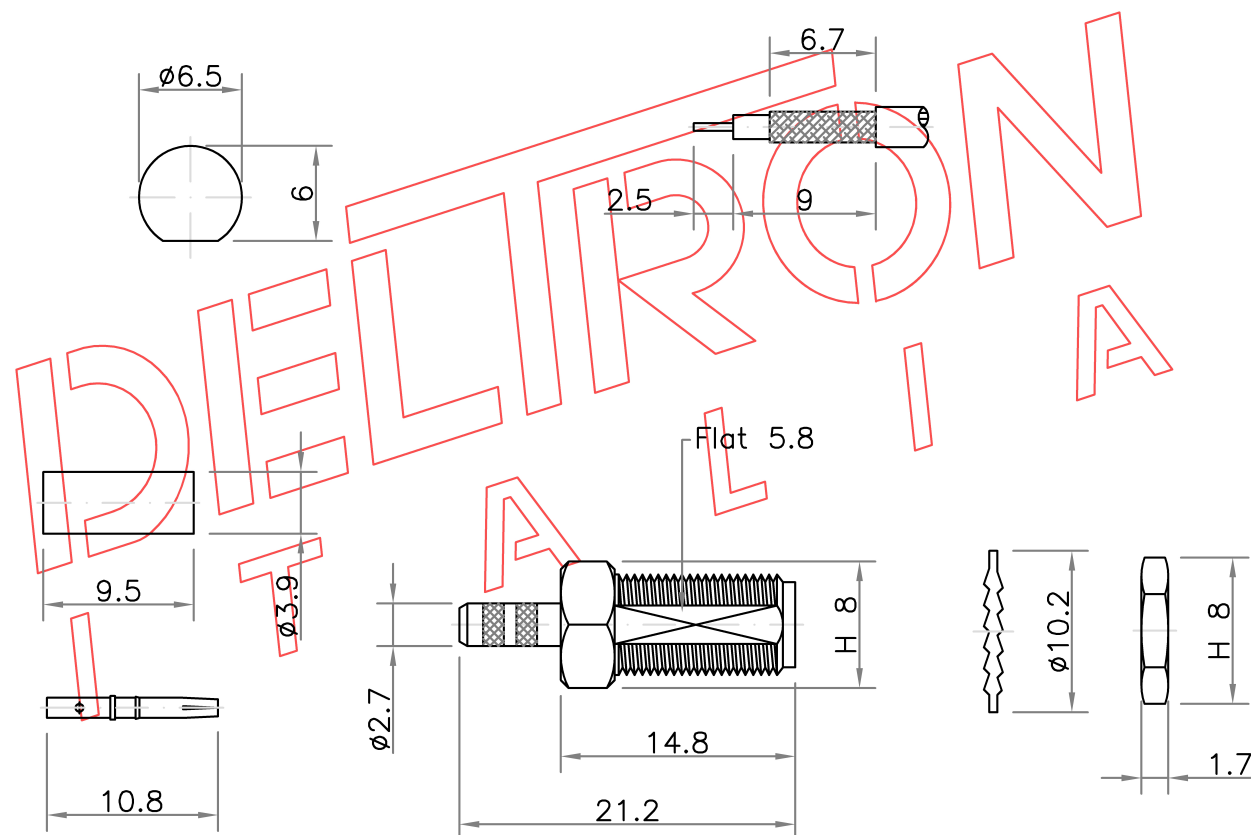

Codice - Code

SMA-15L-TGG

DELTRON
ITALIA SRL

Descrizione - Description

Connettore SMA femmina a vitone per cavo RG 174 - SMA female bulkhead connector for RG174 cable

RECOMMENDED
MOUNTING HOLE

RECOMMENDED
CABLE STRIPPING DIM'S

Materiale - Material

Corpo - Body

Ottone - Brass EN12164-CW614N

Contatto femmina - Female contact

CuBe - CuBe BERYLCO 33-25 H-TD4

Ferula - Ferrule

Ottone - Brass EN12164-CW614N

Altre parti - Other parts